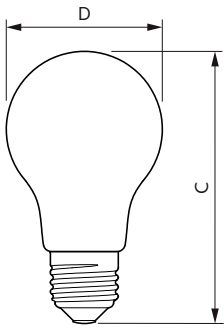

Målskitse

Product	D	C
CorePro LEDBulbND10.5-100W E27A60 830FRG	60 mm	104 mm

Fotometriske data

Light Distribution Diagram - CorePro LEDBulbND10.5-100W E27A60 830FRG

CorePro LED-glaspære

Fotometriske data

Spectral Power Distribution Colour - CorePro LEDBulbND10.5-100W E27A60 830FRG