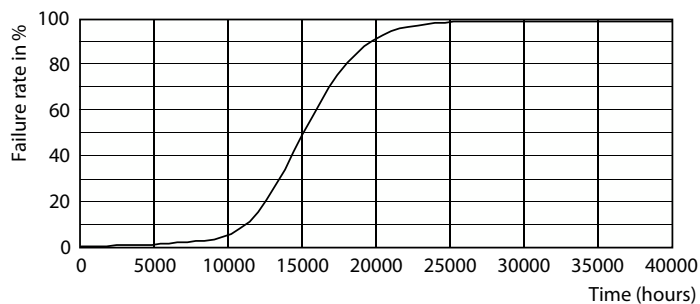

Levetid

Life Expectancy Diagram - CorePro LEDBulbND10.5-100W E27A60 830FRG