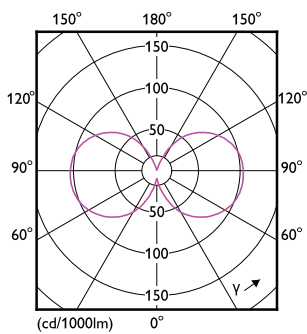

Målskitse

Product	D	C
CorePro LEDBulbND10.5-100W E27A60 830FRG	60 mm	104 mm

Fotometriske data

Light Distribution Diagram - CorePro LEDBulbND10.5-100W E27A60 830FRG

CorePro LED-glaspære

Fotometriske data

Spectral Power Distribution Colour - CorePro LEDBulbND10.5-100W E27A60 830FRG