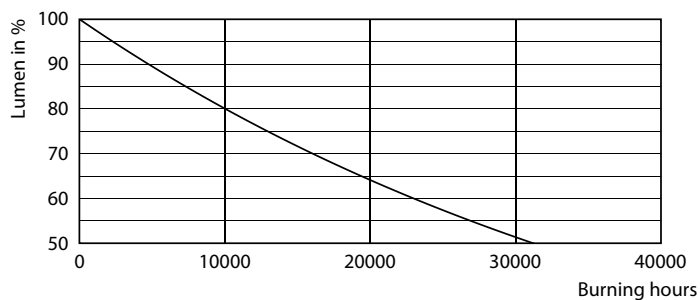

Lumen Maintenance Diagram - CorePro LEDBulbND10.5-100W E27A60 830FRG